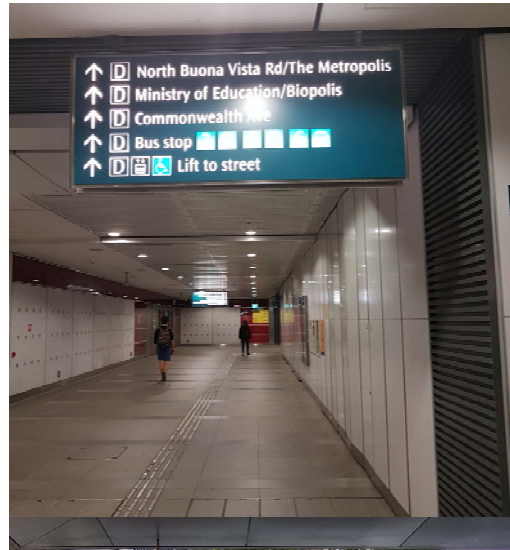

Directions to NTU@one-north, Executive Centre
11, Slim Barracks Rise (off North Buona Vista Road),
Singapore 138664

Route to NTU@one-north campus, Executive Centre

-  Vehicle Route from AYE
-  Vehicle Route from Commonwealth Avenue
-  Pedestrian Path from Buona Vista MRT Station (Exit D)

Pedestrian Path to NTU@one-north (Landmarks)

1. **Nearest MRT Station:**
Buona Vista (EW21 / CC22),
Take Exit D.

Landmark:
The Metropolis building

Bus stop:
B11369
(North Buona Vista Road)

Bus Services available:
74, 91, 92, 95, 191, 196,
198, 200

2. Walk towards Ministry of Education (HQ) Building, along North Buona Vista Road

(Note: *The Star Vista will be on the right.*)

3. Cross the traffic junction at North Buona Vista Drive.

(Note: *Do not turn left at this junction. Look out for the “one-north Park” indicator on the grass to the left*)

4. Continue to walk along Buona Vista Road for 3 minutes (approx. 170m).
(Note: Keep a lookout for Rochester Mall on the right)

5. Once passed the Rochester Mall sign on the right, look out for the flight of stairs on the left.