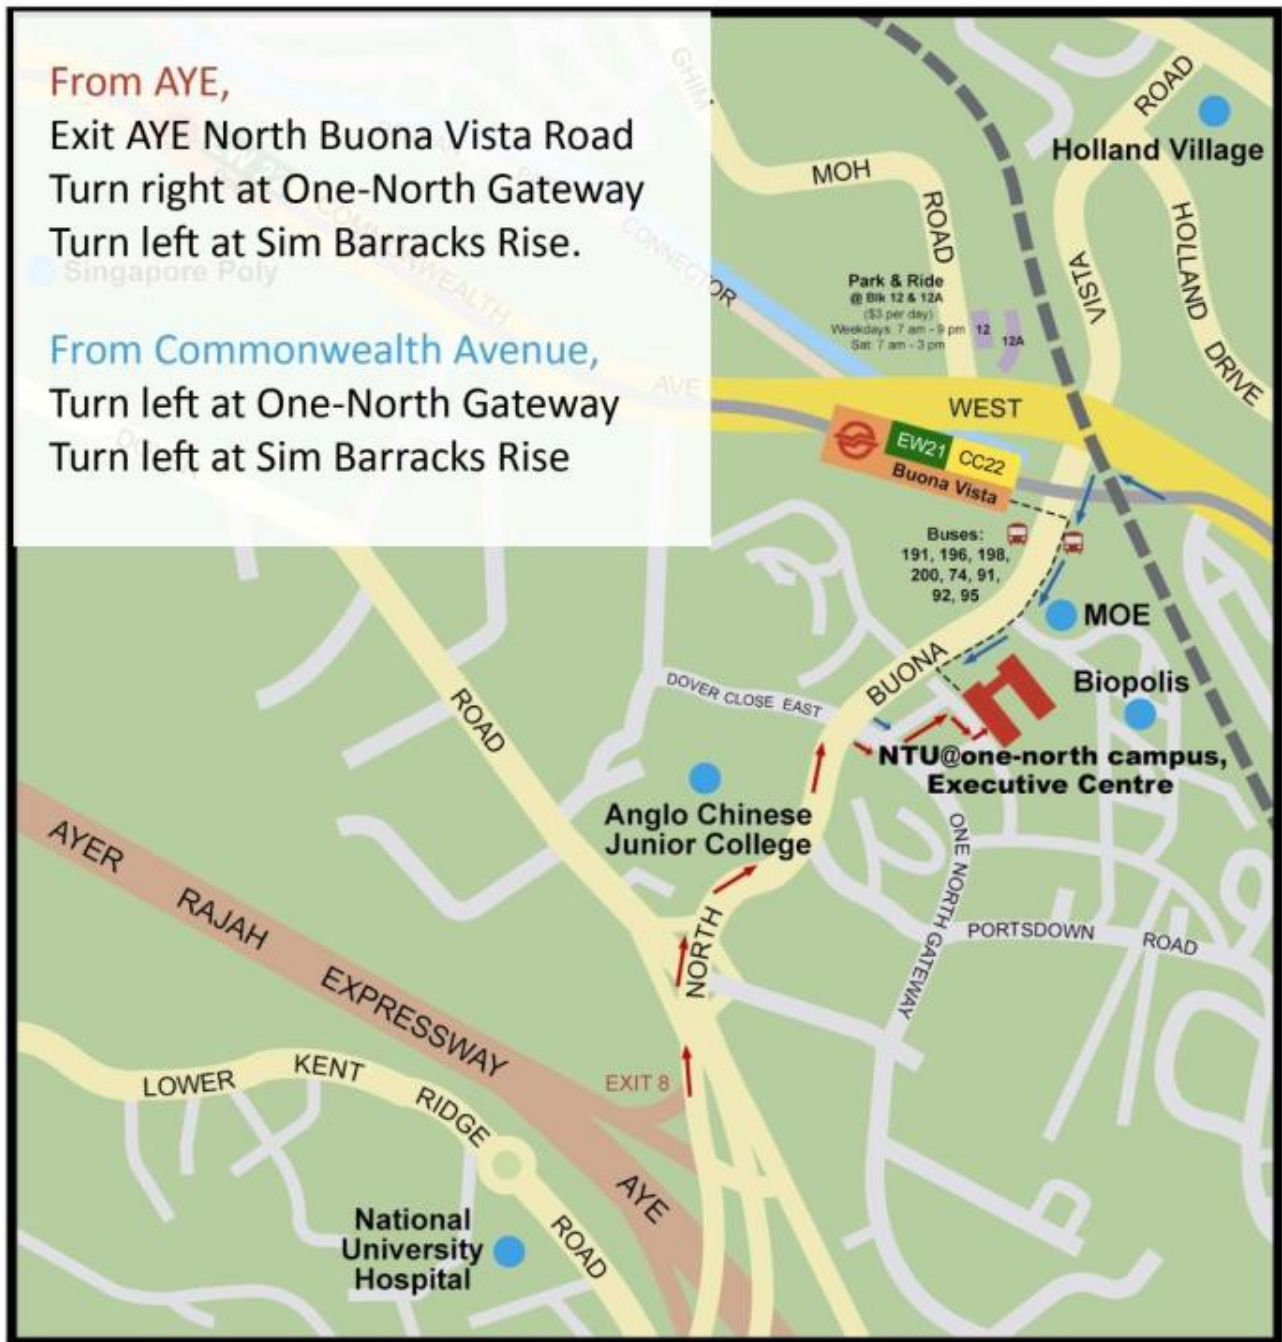

Directions to NTU@one-north, Executive Centre
11, Slim Barracks Rise (off North Buona Vista Road),
Singapore 138664

Route to NTU@one-north campus, Executive Centre

-  Vehicle Route from AYE
-  Vehicle Route from Commonwealth Avenue
-  Pedestrian Path from Buona Vista MRT Station (Exit D)

Pedestrian Path to NTU@one-north (Landmarks)

1. **Nearest MRT Station:**
Buona Vista (EW21 / CC22),
Take Exit D.

Landmark:
The Metropolis building

Bus stop:
B11369
(North Buona Vista Road)

Bus Services available:
74, 91, 92, 95, 191, 196,
198, 200

2. Walk towards Ministry of Education (HQ) Building, along North Buona Vista Road

(Note: *The Star Vista will be on the right.*)

3. Cross the traffic junction at North Buona Vista Drive.

(Note: *Do not turn left at this junction. Look out for the “one-north Park” indicator on the grass to the left*)

4. Continue to walk along Buona Vista Road for 3 minutes (approx. 170m).
(Note: Keep a lookout for Rochester Mall on the right)

5. Once passed the Rochester Mall sign on the right, look out for the flight of stairs on the left.