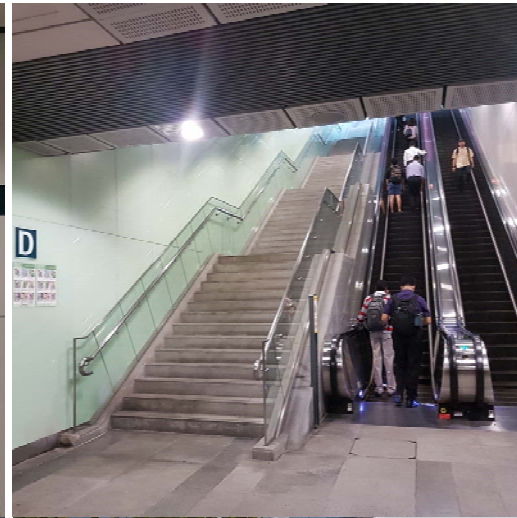

Directions to NTU@one-north, Executive Centre
11, Slim Barracks Rise (off North Buona Vista Road),
Singapore 138664

Route to NTU@one-north campus, Executive Centre

-  Vehicle Route from AYE
-  Vehicle Route from Commonwealth Avenue
-  Pedestrian Path from Buona Vista MRT Station (Exit D)

2. Walk towards Ministry of Education (HQ) Building, along North Buona Vista Road

(Note: *The Star Vista will be on the right.*)

3. Cross the traffic junction at North Buona Vista Drive.

(Note: *Do not turn left at this junction. Look out for the “one-north Park” indicator on the grass to the left*)